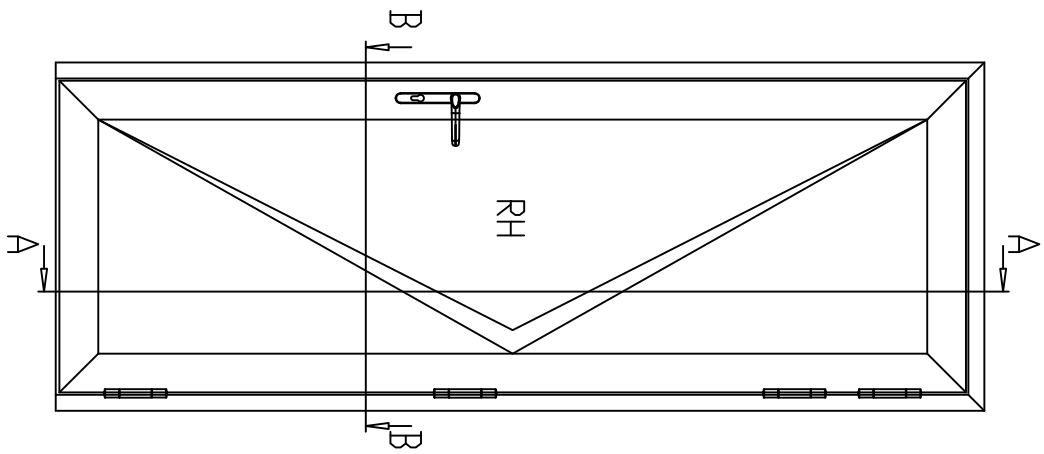

WOOD FRAME/SIDING/PLANK- OUTWARD SWING

B-B

This drawing is the property of Reynaers, is reserved by them and the drawing is issued on the condition that it is not copied, reproduced, retained or disclosed to any unauthorised person either wholly or in part, without consent from Reynaers. This drawing is indicative only and Reynaers is not responsible for the accuracy of any information contained therein.

| |
|------------------|
| Date |
| View EXTERIOR |

| |
|--|
| Project Name : CS68 Outward Swing Door |
| Release Version: Revision ## |

| |
|-----------------------|
| Drawing No. CS68-5 |
|-----------------------|