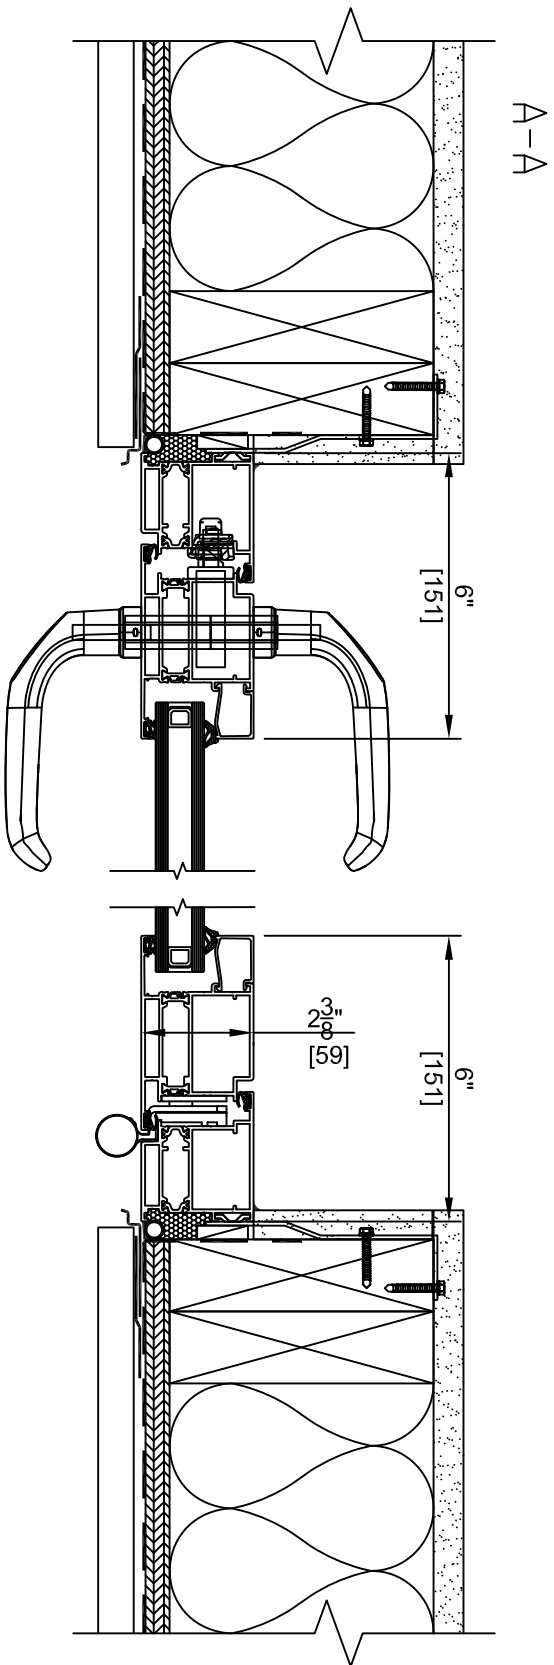

WOOD FRAME/SIDING/PLANK- OUTWARD SWING

B-B

This drawing is the property of Reynaers, is reserved by them and the drawing is issued on the condition that it is not copied, reproduced, retained or disclosed to any unauthorised person either wholly or in part, without consent from Reynaers. This drawing is indicative only and Reynaers is not responsible for the accuracy of any information contained therein.

| |
|------------------|
| Date |
| View EXTERIOR |

| |
|--|
| Project Name : CS68 Outward Swing Door |
| Release Version: Revision ## |

| |
|-----------------------|
| Drawing No. CS68-5 |
|-----------------------|