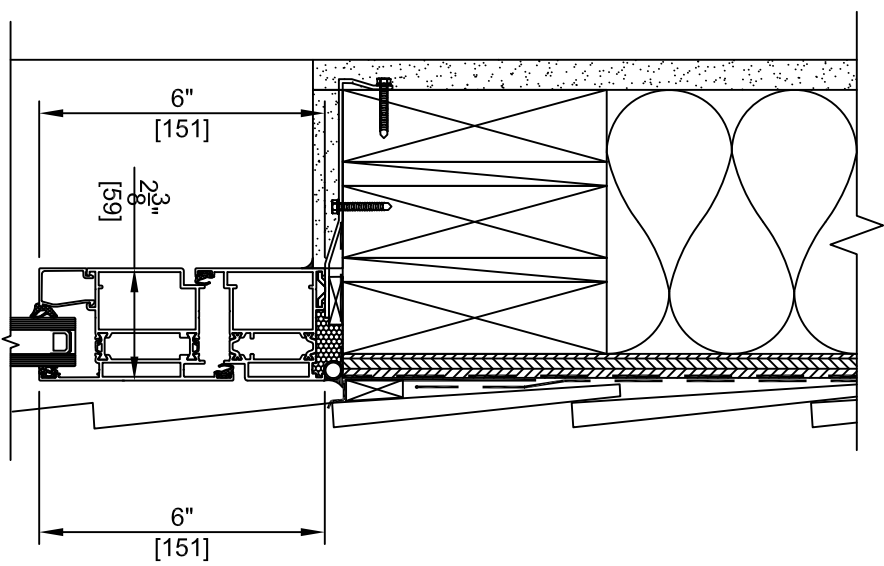

WOOD FRAME/SIDING/PLANK- OUTWARD SWING

B-B

This drawing is the property of Reynaers, is reserved by them and the drawing is issued on the condition that it is not copied, reproduced, retained or disclosed to any unauthorised person either wholly or in part, without consent from Reynaers. This drawing is indicative only and Reynaers is not responsible for the accuracy of any information contained therein.

| |
|------------------|
| Date |
| View EXTERIOR |

| |
|--|
| Project Name : CS68 Outward Swing Door |
| Release Version: Revision ## |

| |
|-----------------------|
| Drawing No. CS68-5 |
|-----------------------|