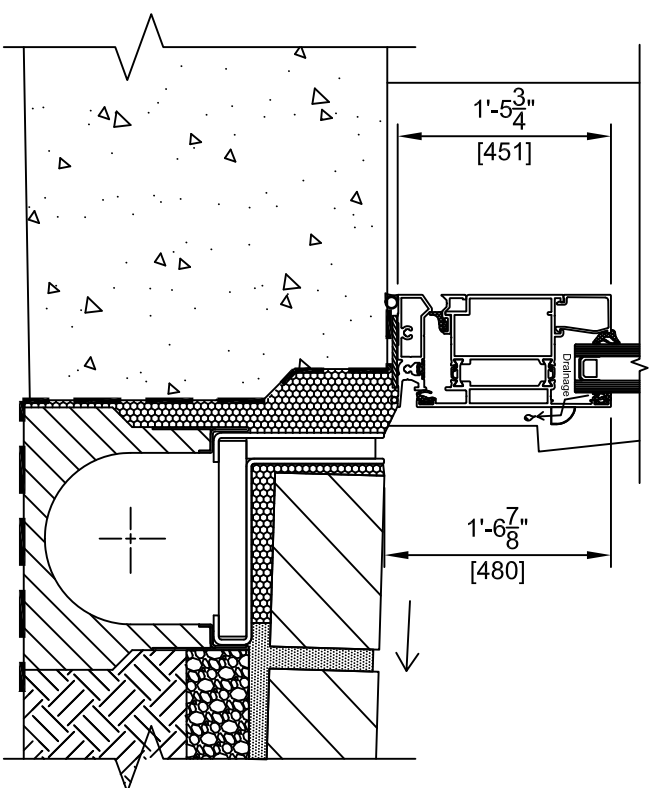

WOOD FRAME/SIDING/PLANK- OUTWARD SWING

B-B

This drawing is the property of Reynaers, is reserved by them and the drawing is issued on the condition that it is not copied, reproduced, retained or disclosed to any unauthorised person either wholly or in part, without consent from Reynaers. This drawing is indicative only and Reynaers is not responsible for the accuracy of any information contained therein.

| |
|------------------|
| Date |
| View EXTERIOR |

| |
|--|
| Project Name : CS68 Outward Swing Door |
| Release Version: Revision ## |

| |
|-----------------------|
| Drawing No. CS68-5 |
|-----------------------|