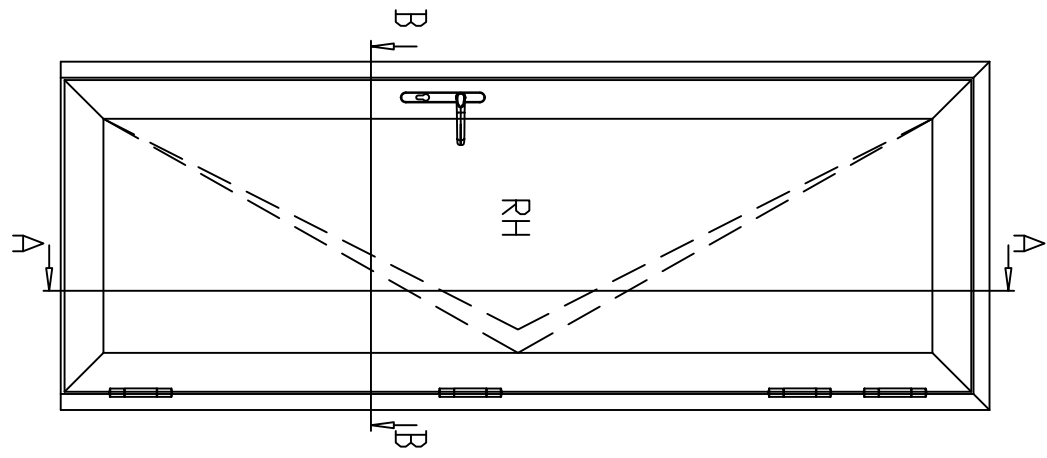

CMU/STONE CAVITY - INWARD SWING

B-B

Drawing No. CS68-4

Project Name : CS68 Inward Swing Door	Date
Release Version: Revision ##	View EXTERIOR

This drawing is the property of Reynaers, is reserved by them and the drawing is issued on the condition that it is not copied, reproduced, retained or disclosed to any unauthorised person either wholly or in part, without consent from Reynaers. This drawing is indicative only and Reynaers is not responsible for the accuracy of any information contained therein.