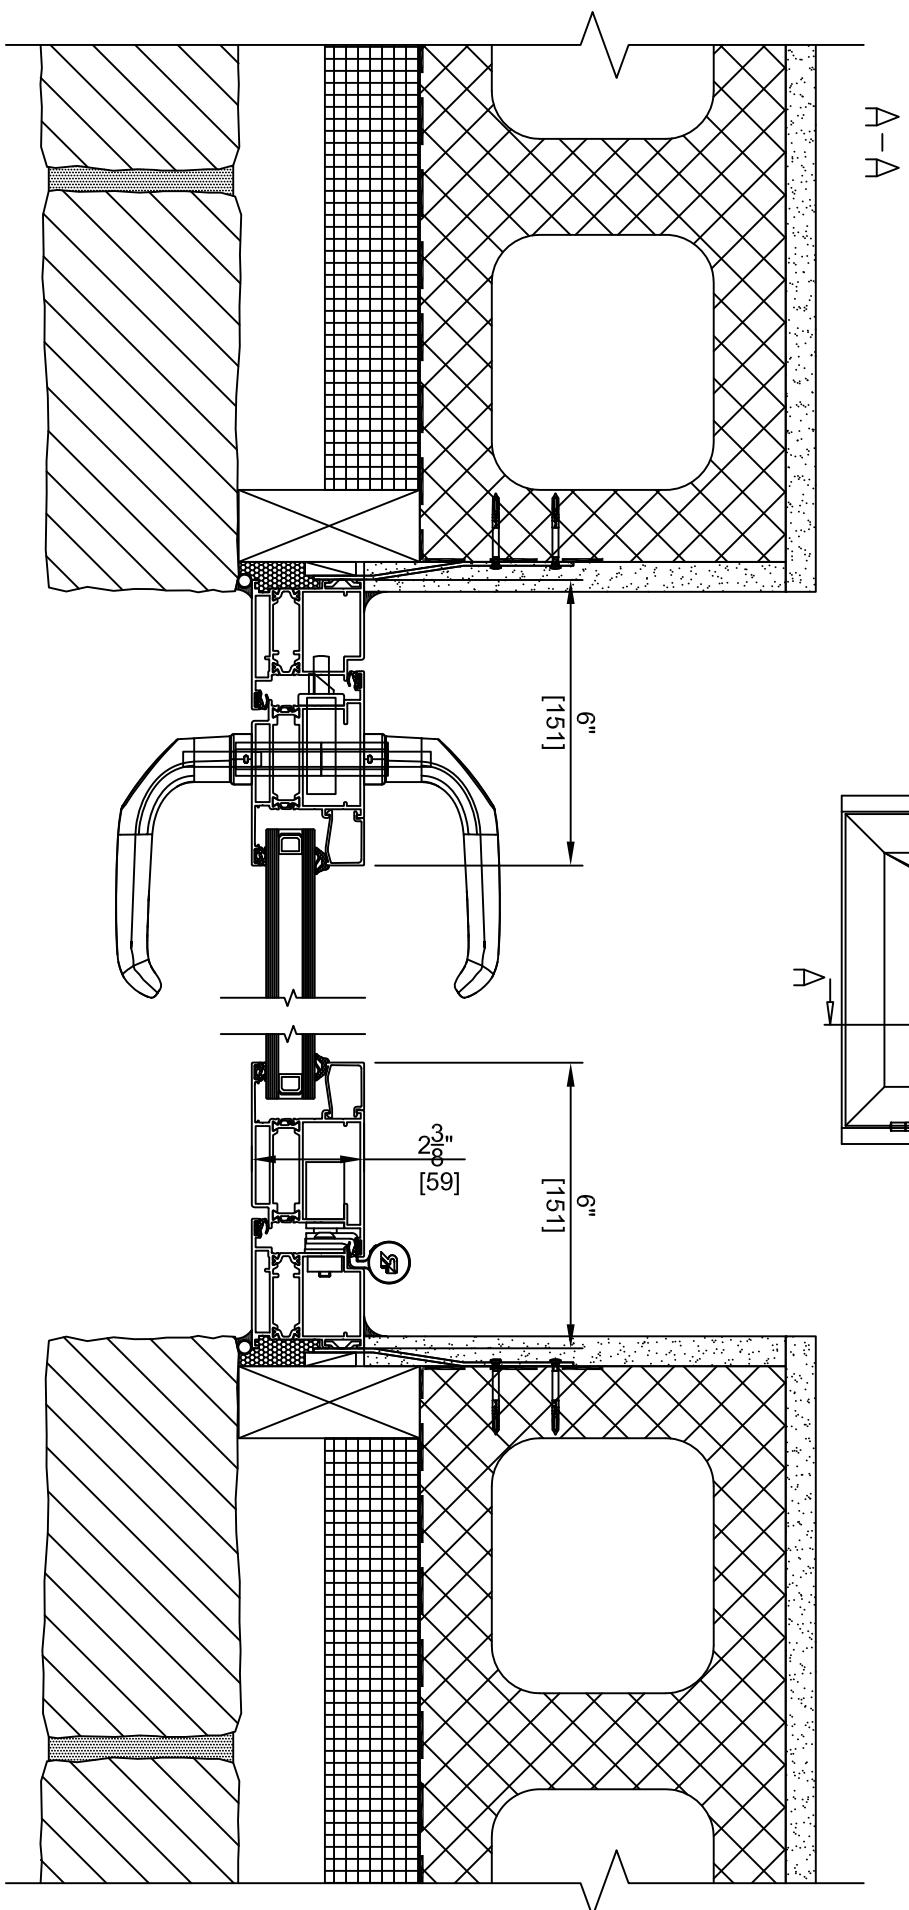

CMU/STONE CAVITY - INWARD SWING

B-B

Drawing No. CS68-4

Project Name : CS68 Inward Swing Door	Date
Release Version: Revision ##	View EXTERIOR

This drawing is the property of Reynaers, is reserved by them and the drawing is issued on the condition that it is not copied, reproduced, retained or disclosed to any unauthorised person either wholly or in part, without consent from Reynaers. This drawing is indicative only and Reynaers is not responsible for the accuracy of any information contained therein.