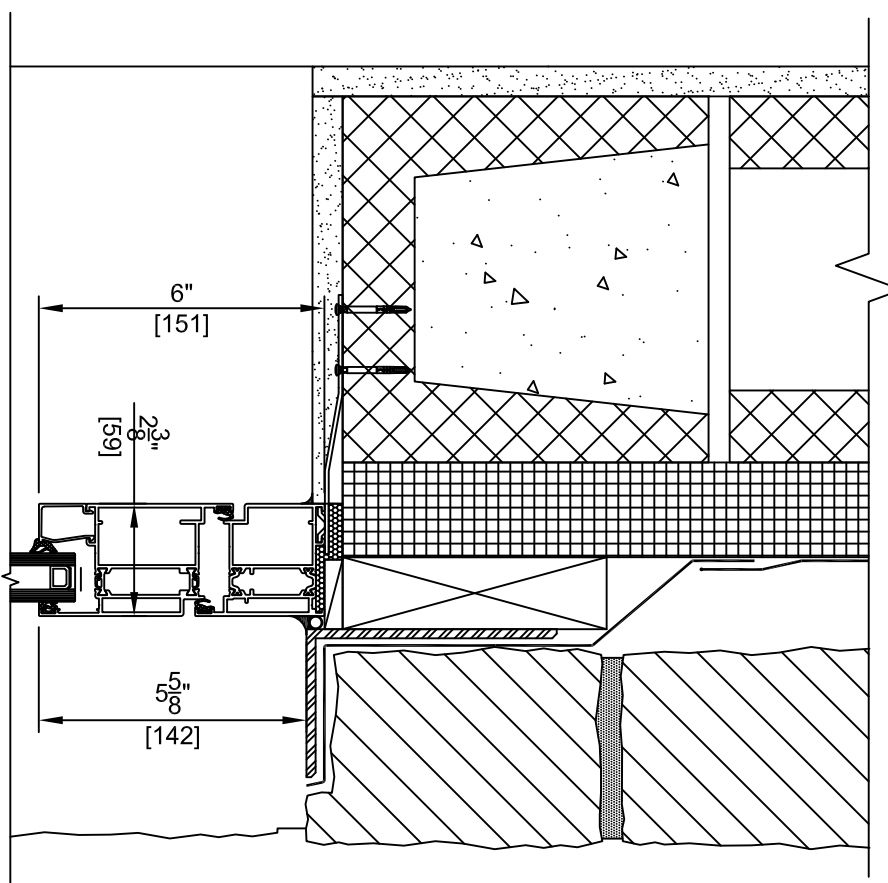

CMU/STONE CAVITY - INWARD SWING

B-B

Drawing No. CS68-4

Project Name : CS68 Inward Swing Door	Date
Release Version: Revision ##	View EXTERIOR

This drawing is the property of Reynaers, is reserved by them and the drawing is issued on the condition that it is not copied, reproduced, retained or disclosed to any unauthorised person either wholly or in part, without consent from Reynaers. This drawing is indicative only and Reynaers is not responsible for the accuracy of any information contained therein.