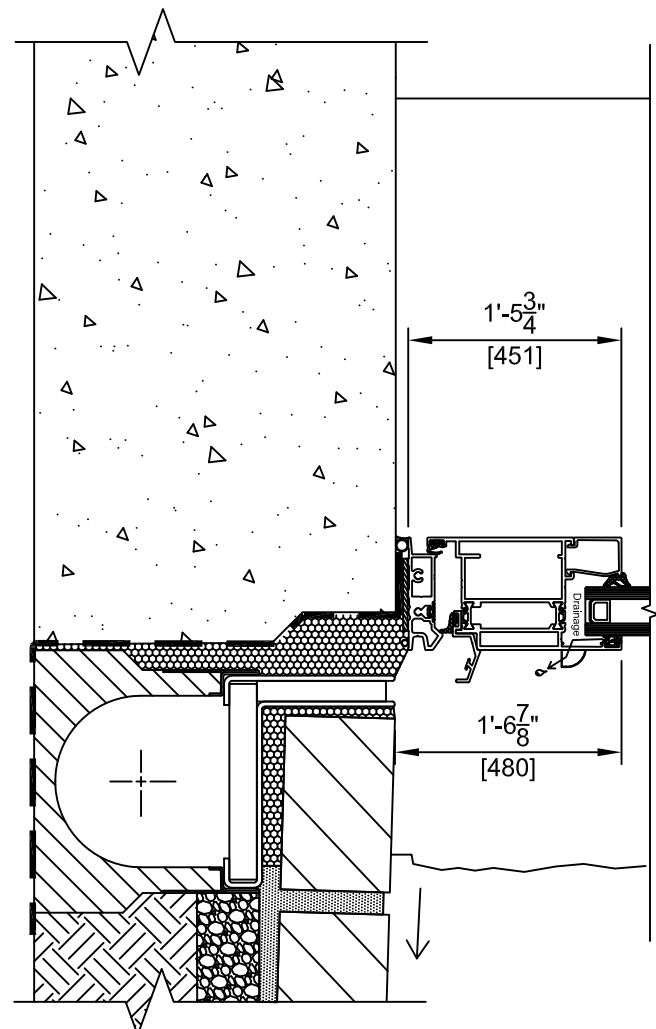

CMU/STONE CAVITY - INWARD SWING

B-B

Drawing No. CS68-4

Project Name : CS68 Inward Swing Door	Date
Release Version: Revision ##	View EXTERIOR

This drawing is the property of Reynaers, is reserved by them and the drawing is issued on the condition that it is not copied, reproduced, retained or disclosed to any unauthorised person either wholly or in part, without consent from Reynaers. This drawing is indicative only and Reynaers is not responsible for the accuracy of any information contained therein.