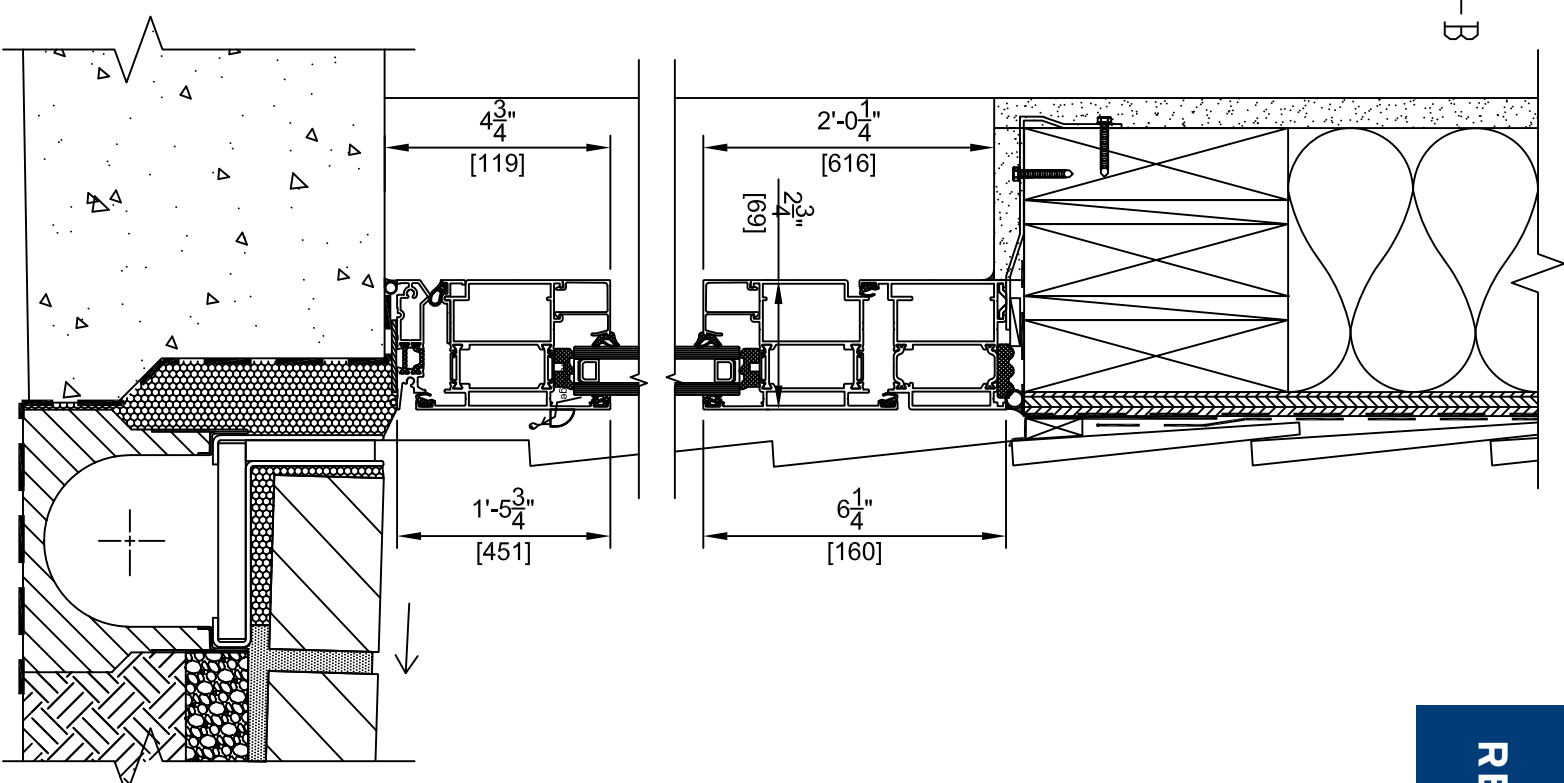

WOOD FRAME/SIDING/PLANK- OUTWARD SWING

B-B

This drawing is the property of Reynaers, is reserved by them and the drawing is issued on the condition that it is not copied, reproduced, retained or disclosed to any unauthorised person either wholly or in part, without consent from Reynaers. This drawing is indicative only and Reynaers is not responsible for the accuracy of any information contained therein.

Date
View EXTERIOR

Project Name : CS77 Outward Swing Door
Release Version: Revision ##

Drawing No. CS77-5