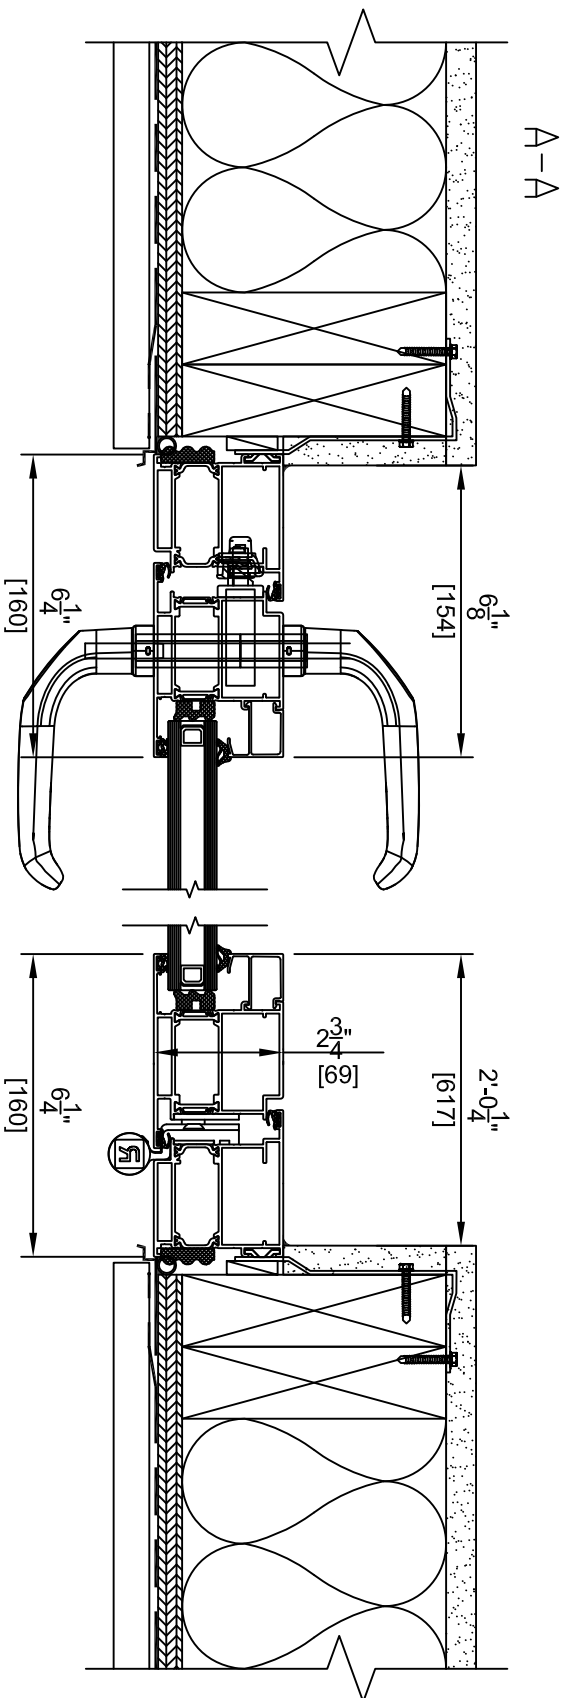

WOOD FRAME/SIDING/PLANK- OUTWARD SWING

B-B

This drawing is the property of Reynaers, is reserved by them and the drawing is issued on the condition that it is not copied, reproduced, retained or disclosed to any unauthorised person either wholly or in part, without consent from Reynaers. This drawing is indicative only and Reynaers is not responsible for the accuracy of any information contained therein.

Date
View EXTERIOR

Project Name : CS77 Outward Swing Door
Release Version: Revision ##

Drawing No. CS77-5