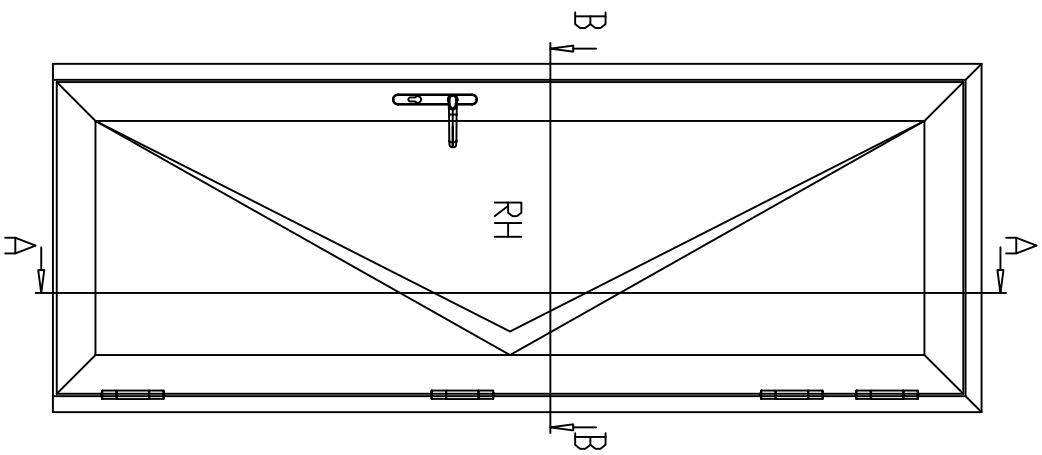

WOOD FRAME/SIDING/PLANK- OUTWARD SWING

B-B

This drawing is the property of Reynaers, is reserved by them and the drawing is issued on the condition that it is not copied, reproduced, retained or disclosed to any unauthorised person either wholly or in part, without consent from Reynaers. This drawing is indicative only and Reynaers is not responsible for the accuracy of any information contained therein.

Date
View EXTERIOR

Project Name : CS77 Outward Swing Door
Release Version: Revision ##

Drawing No. CS77-5